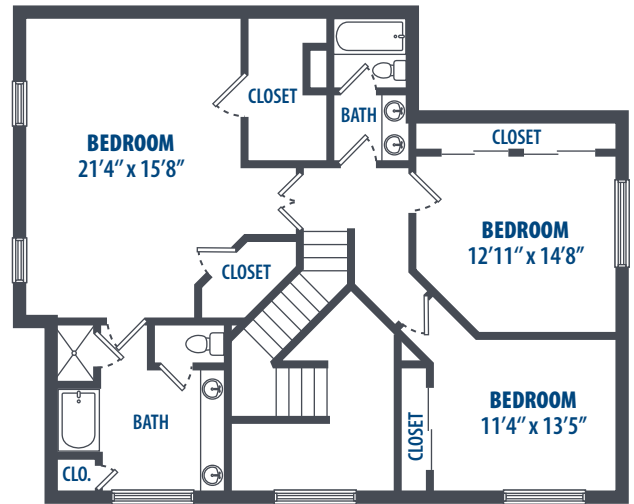

THE WELSH

3 Bedroom | 2.5 Bath | 2271 Sq. Ft.*

1510 Sisisky Boulevard | Ft. Gregg-Adams, VA 23801 | Phone: 804-566-3300

**All square footage is approximate.*