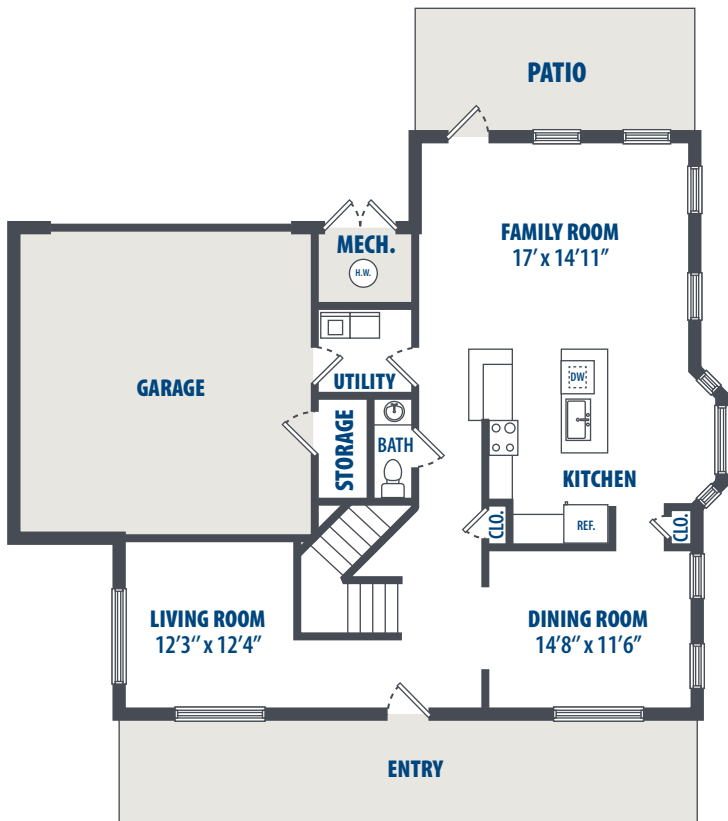

THE WELSH

3 Bedroom | 2.5 Bath | 2271 Sq. Ft.*

1510 Sisisky Boulevard | Ft. Gregg-Adams, VA 23801 | Phone: 804-566-3300

**All square footage is approximate.*