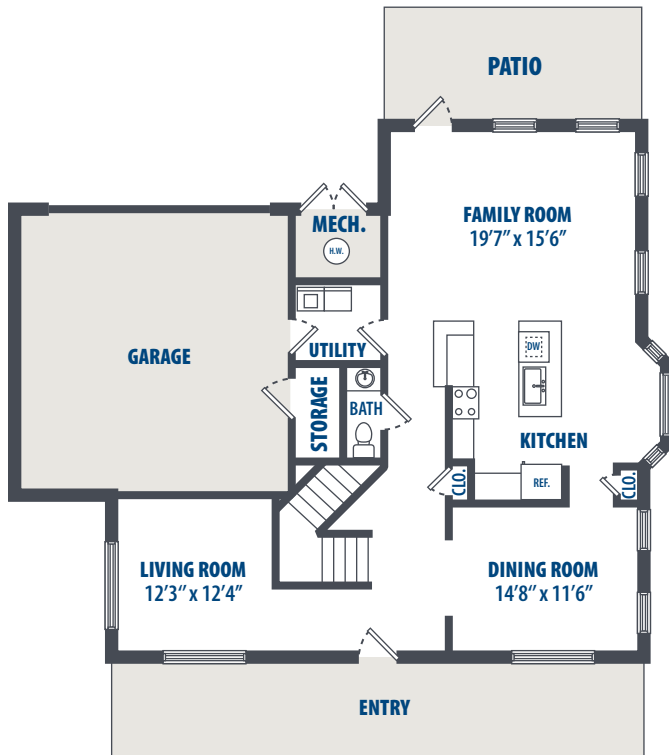

THE WILLOW

4 Bedroom | 2.5 Bath | 2468 Sq. Ft.*

1510 Sisisky Boulevard | Ft. Gregg-Adams, VA 23801 | Phone: 804-566-3300

**All square footage is approximate.*