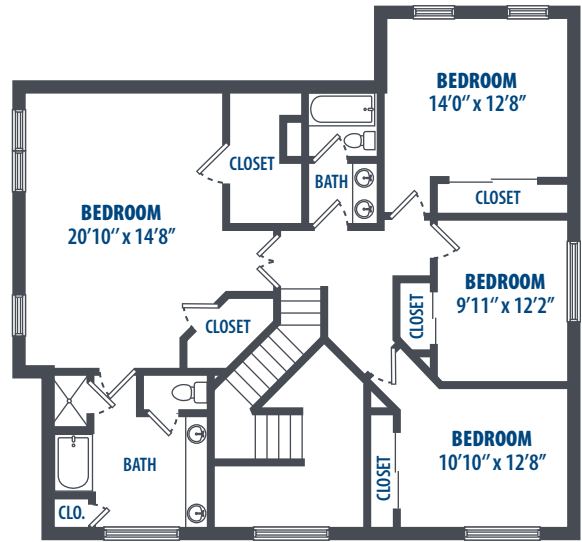

THE WILLOW

4 Bedroom | 2.5 Bath | 2468 Sq. Ft.*

1510 Sisisky Boulevard | Ft. Gregg-Adams, VA 23801 | Phone: 804-566-3300

**All square footage is approximate.*