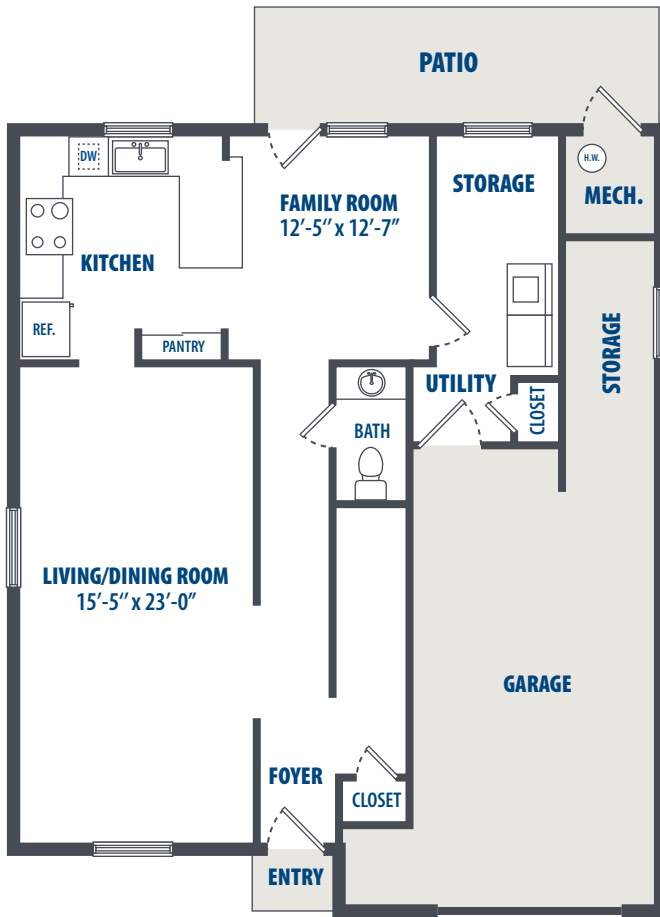

THE JASMINE

3 Bedroom | 2.5 Bath | 1259 Sq. Ft.*

1510 Sisisky Boulevard | Ft. Gregg-Adams, VA 23801 | Phone: 804-566-3300

**All square footage is approximate.*