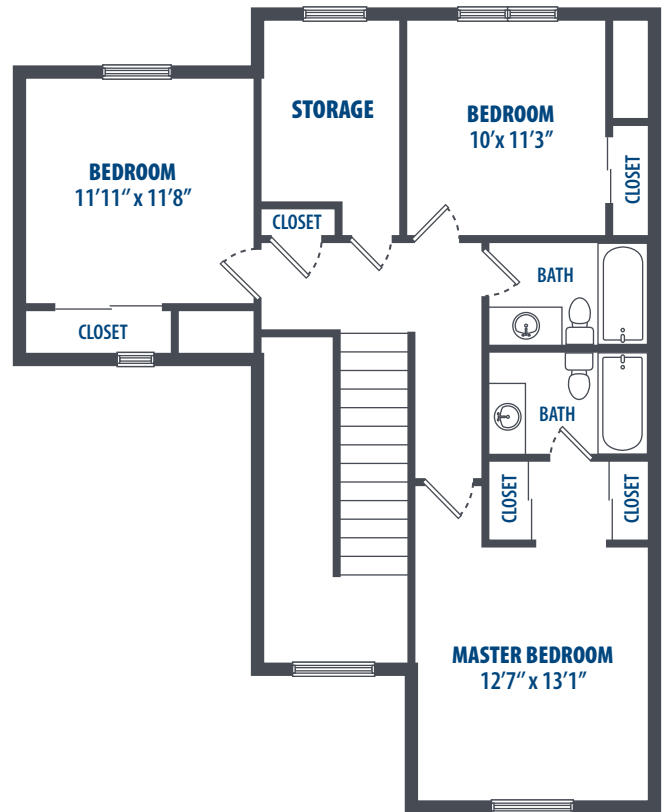

THE JASMINE

3 Bedroom | 2.5 Bath | 1259 Sq. Ft.*

1510 Sisisky Boulevard | Ft. Gregg-Adams, VA 23801 | Phone: 804-566-3300

**All square footage is approximate.*